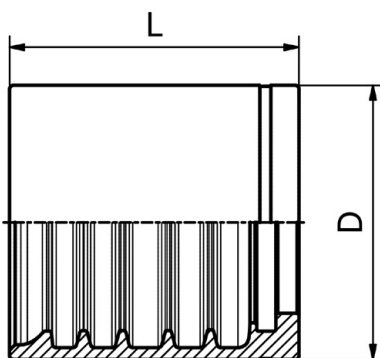

FERRULE

M05400

**NO-SKIVE FERRULE
FOR HEAVY DUTY SPIRAL HOSES (4 PLY)**

PART. REF.	HOSE BORE			DIMENSIONS mm							
	DN	Dash	inch			D	L				
M05400-10	16	- 10	5/8"			40.0	44.3				
M05400-12	19	- 12	3/4"			43.8	53.3				
M05400-16	25	- 16	1"			52.0	64.3				
M05400-20	31	- 20	1.1/4"			59.3	72.0				
M05400-24	38	- 24	1.1/2"			68.5	78.0				
M05400-32	51	- 32	2"			84.6	97.1				
M05400-40	63	- 40	2.1/2"			97.0	116.0				
M05400-48	76	- 48	3"			109.8	124.0				
M05400-56	89	- 56	3.1/2"			127.7	123.5				
M05400-64	102	- 64	4"			145.0	126.5				

FITTINGS 226

FERRULE

M05500

**NO-SKIVE FERRULE
FOR HEAVY DUTY SPIRAL HOSES (4-6 PLY)**

PART. REF.	HOSE BORE			DIMENSIONS mm							
	DN	Dash	inch			D	L				
M05500-24	38	- 24	1.1/2"			75.0	79.0				
M05500-20	31	- 20	1.1/4"			66.0	70.0				
M05500-32	51	- 32	2"			90.0	98.1				