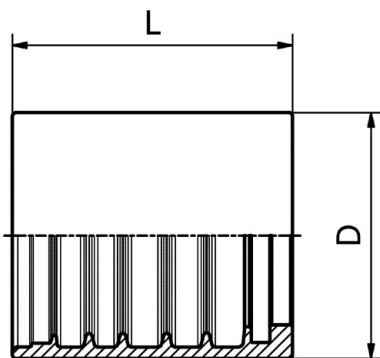

FERRULE

M05400

**NO-SKIVE FERRULE
FOR HEAVY DUTY SPIRAL HOSES (4 PLY)**

PART. REF.	HOSE BORE			DIMENSIONS mm							
	DN	Dash	inch			D	L				
M05400-10	16	- 10	5/8"			40.0	44.3				
M05400-12	19	- 12	3/4"			43.8	53.3				
M05400-16	25	- 16	1"			52.0	64.3				
M05400-20	31	- 20	1.1/4"			59.3	72.0				
M05400-24	38	- 24	1.1/2"			68.5	78.0				
M05400-32	51	- 32	2"			84.6	97.1				
M05400-40	63	- 40	2.1/2"			97.0	116.0				
M05400-48	76	- 48	3"			109.8	124.0				
M05400-56	89	- 56	3.1/2"			127.7	123.5				
M05400-64	102	- 64	4"			145.0	126.5				

FITTINGS 226

FERRULE

M05500

**NO-SKIVE FERRULE
FOR HEAVY DUTY SPIRAL HOSES (4-6 PLY)**

PART. REF.	HOSE BORE			DIMENSIONS mm							
	DN	Dash	inch			D	L				
M05500-24	38	- 24	1.1/2"			75.0	79.0				
M05500-20	31	- 20	1.1/4"			66.0	70.0				
M05500-32	51	- 32	2"			90.0	98.1				